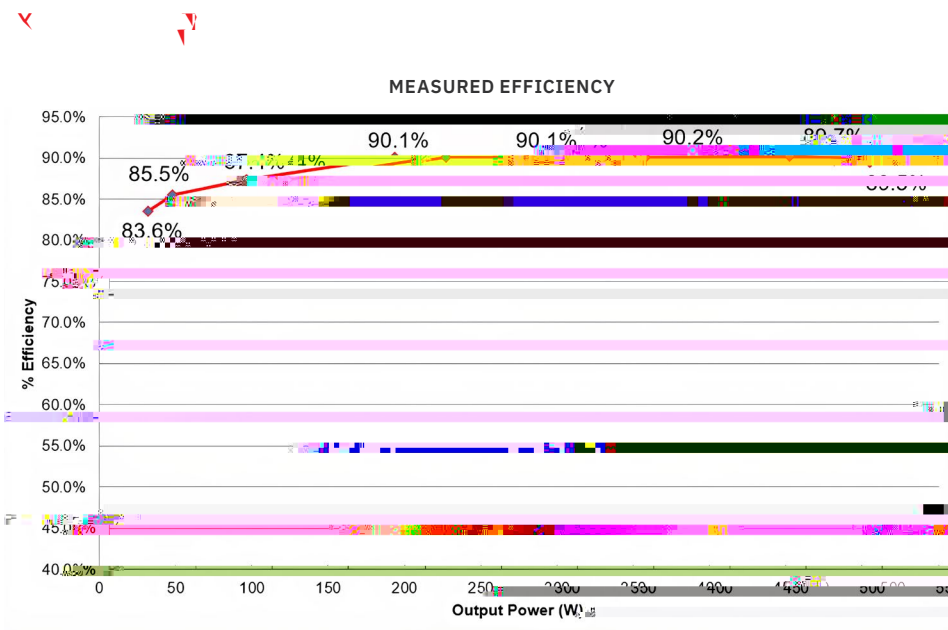

# ECLIPSE 500

Parallelable 500 W power supply for military and space applications

Y  
A  
B  
C  
D  
E  
F  
G  
H  
I  
J  
K  
L  
M  
N  
O  
P  
Q  
R  
S  
T  
U  
V  
W  
X  
Y  
Z

Y  
A  
B  
C  
D  
E  
F  
G  
H  
I  
J  
K  
L  
M  
N  
O  
P  
Q  
R  
S  
T  
U  
V  
W  
X  
Y  
Z