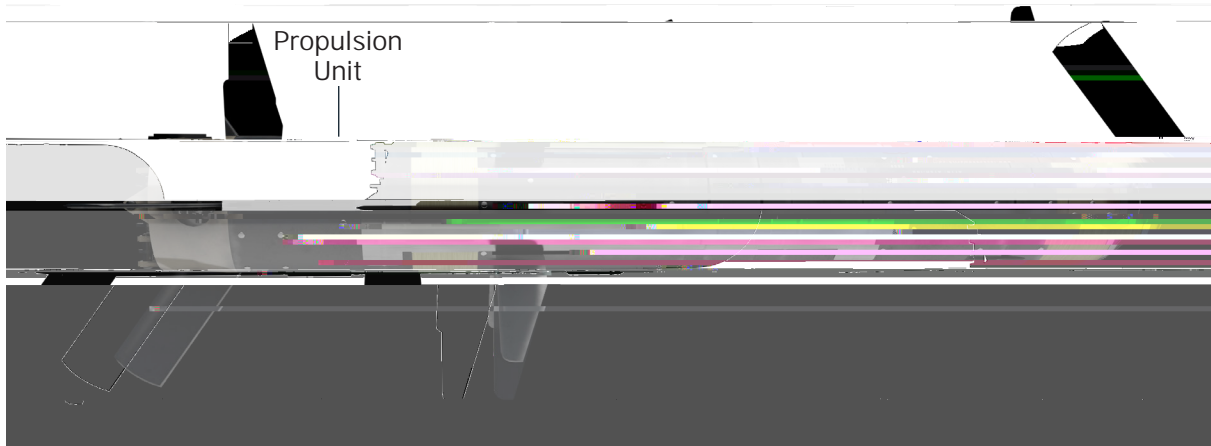

Proven Propulsion. Fueled by Innovation.

L3HARRIS.COM

L3HARRIS

®

JAVELIN MISSILE

L3Harris is the sole producer of Javelin's propulsion, which includes an integrated pulse motor with a launcher eject motor and flight motor in a single unit.