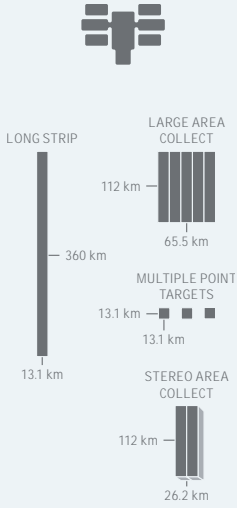

## WorldView-4

Introducing WorldView-4, a multispectral, high-resolution commercial satellite. Operating at an expected altitude of 617 km, WorldView-4 provides 31 cm panchromatic resolution, and 1.23 m multispectral resolution. WorldView-4 has an average revisit time of <1 day and is capable of collecting up to 680,000 sq km per day, further enhancing the DigitalGlobe collection capacity for more rapid and reliable collection.

- 31 cm panchromatic resolution
- 1.23 m multispectral resolution
- Average revisit time of <1 day
- Capable of collecting up to 680,000 sq km per day

Collection

Se band

- ° Panchromatic
- ° Multispectral