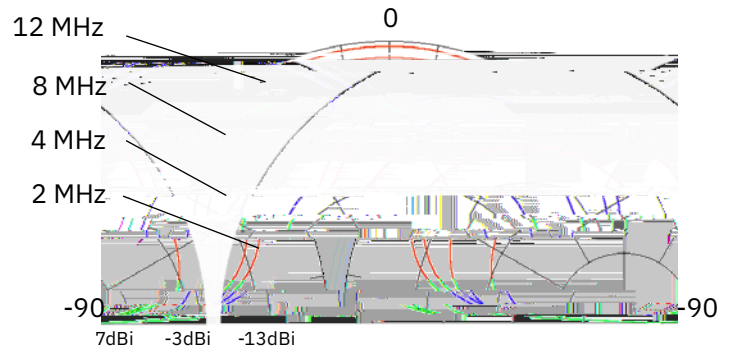

TYPICAL INSTALLATION OF AN RF-1936

RADIATION PATTERNS OVER AVERAGE GROUND

2, 4, 8, 12 MHz Patterns for the RF-1936 Antenna

2, 4, 8, 12 MHz Patterns for the RF-1938 Antenna